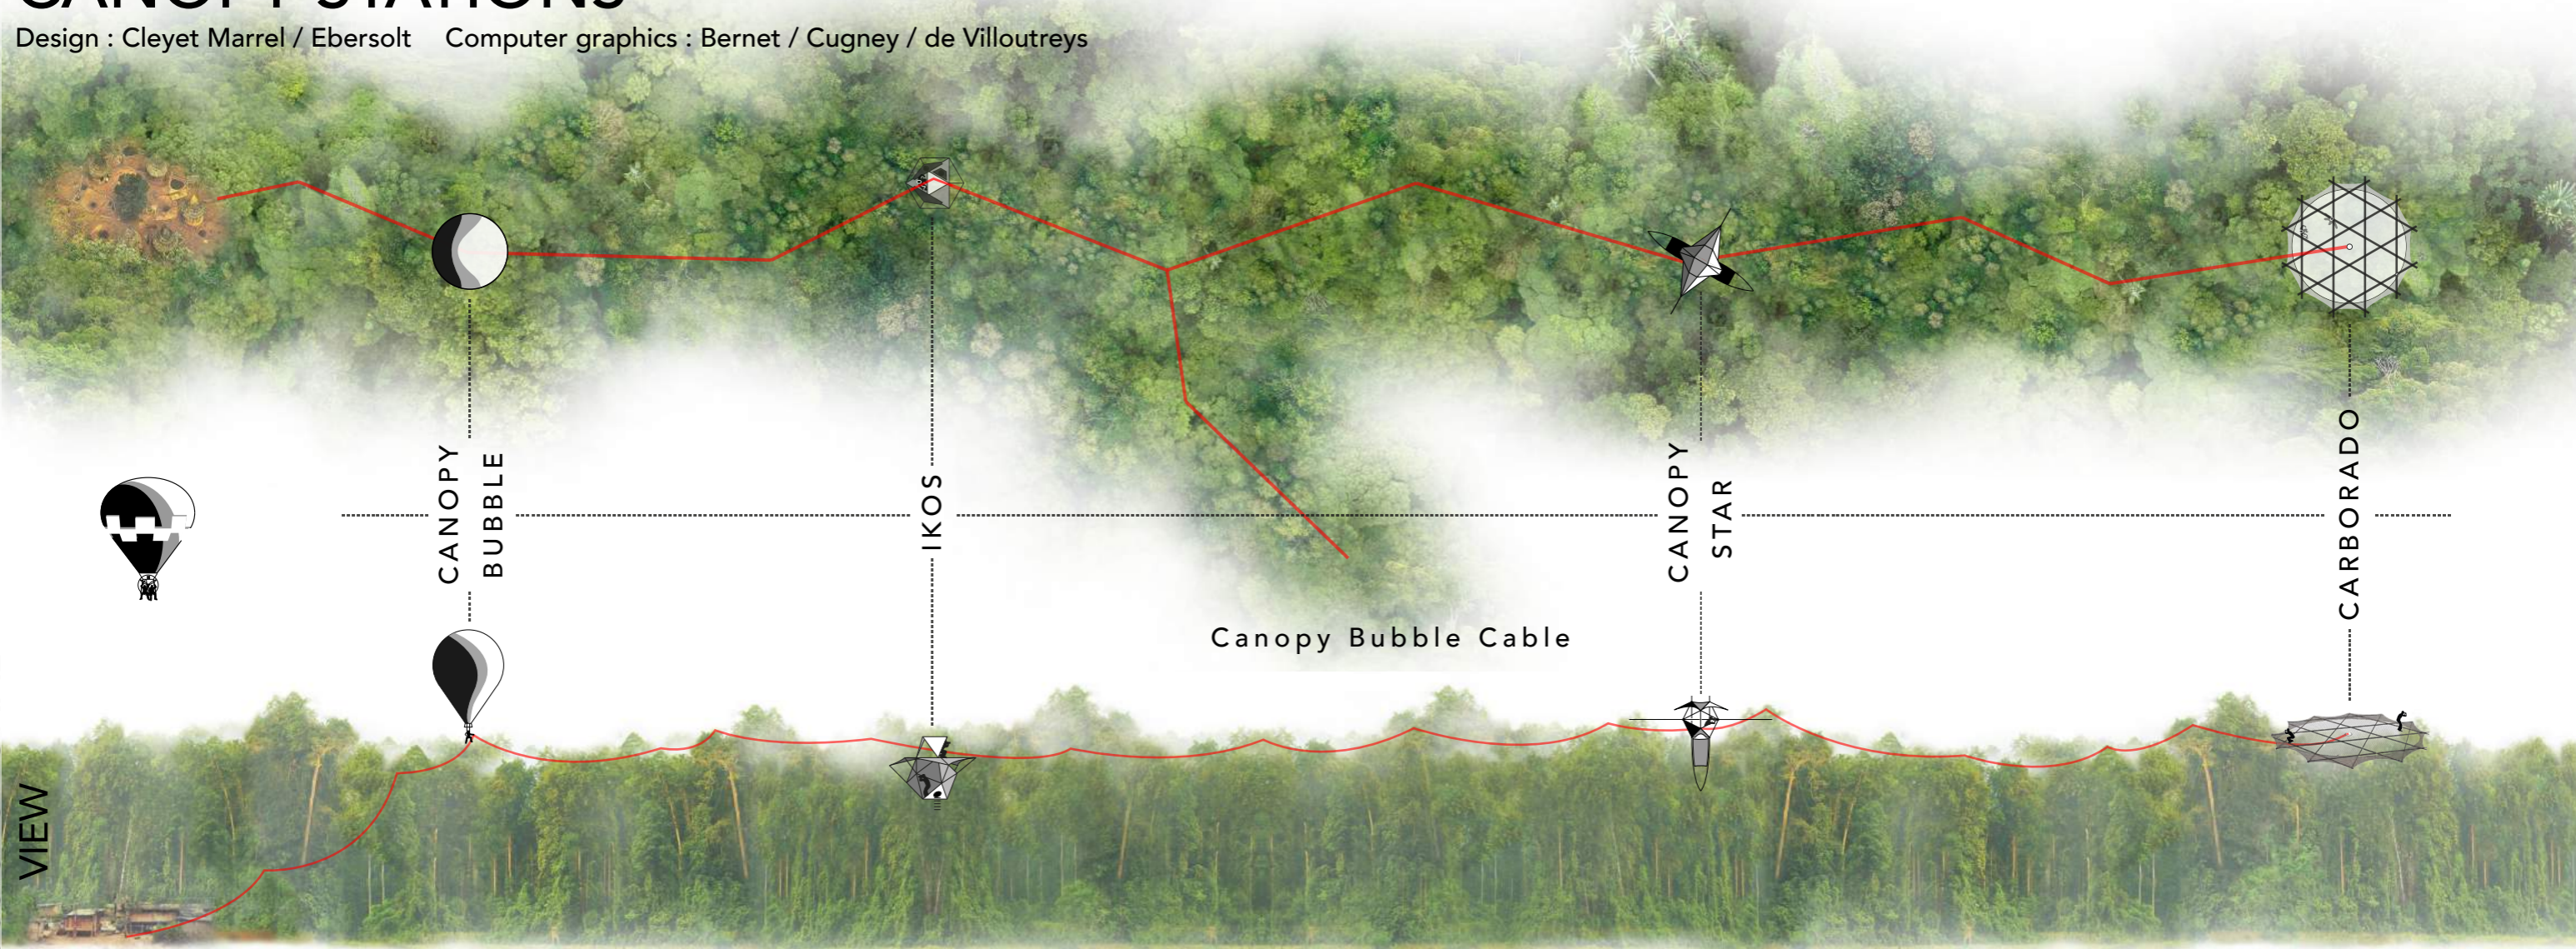

CANOPY STATIONS

Design : Cleyet Marrel / Ebersolt Computer graphics : Bernet / Cugney / de Villoutreys

Setting up a network of devices for « Opération Canopée »

BLUEPRINT

CROSS-SECTIONAL VIEW

"Canopy Stations" offers a whole new territory for scientific investigations in tropical canopies.

Several semi-fixed research stations accessible 24/7 from the ground are set, 2 to 4 km apart, along the Canopy Bubble trajectory. Manlifts and light ladders provide access to the high canopy.

The semi-fixed research stations offer additional sampling and investigation areas to the pre-defined aerial trajectory of the Canopy Bubble