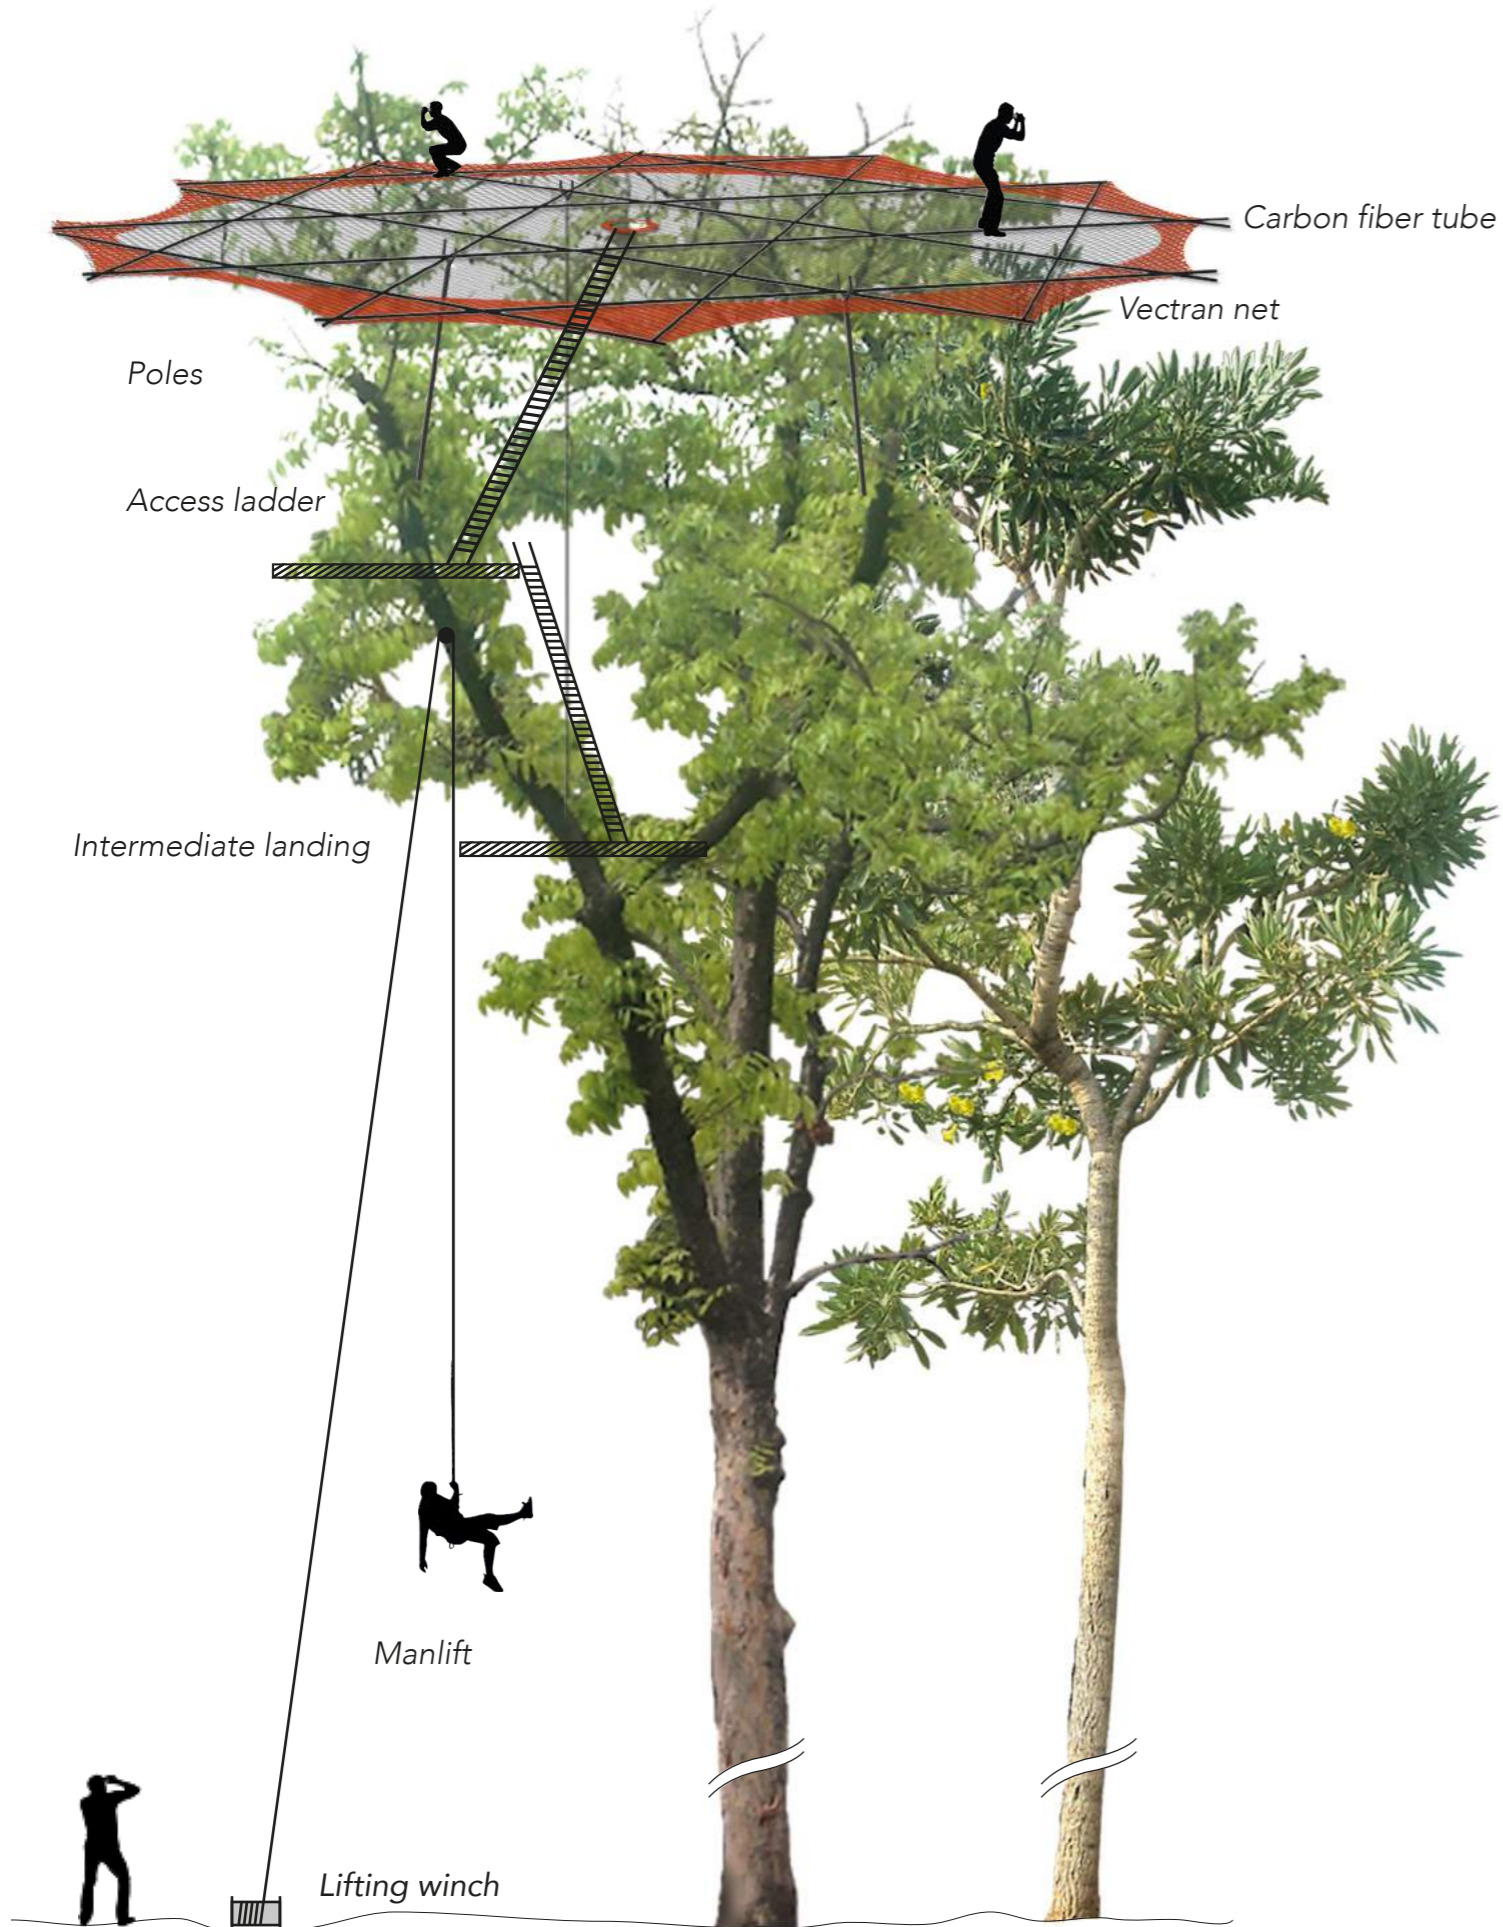

CARBORADO

Design : Ebersolt Computer graphics : Cugney / de Villoutreys