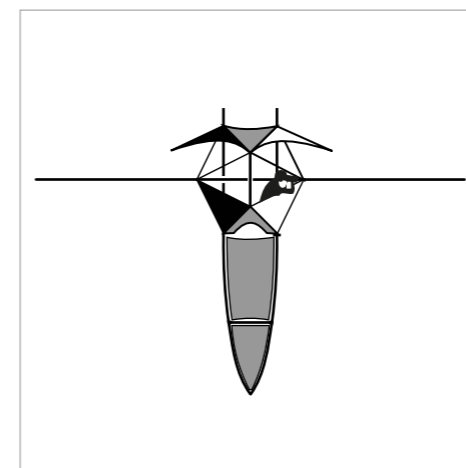

Several semi-fixed research stations accessible 24/7 from the ground are set, 2 to 4 km apart, along the Canopy Bubble trajectory. Manlifts and light ladders provide access to the high canopy.

The semi-fixed research stations offer additional sampling and investigation areas to the pre-defined aerial trajectory of the Canopy Bubble

Canopy Bubble (1): is a single-seat hot air balloon for mobile in-depth sampling and observing of the canopy. It connects all the other devices together.

Ikos (2): is a semi-fixed living space used as an observation and sampling platform set up in the lower canopy.

Canopy Star (3): is a semi-fixed living space used as an observation and sampling platform imbedded in the canopy.

Carborado (4): (work in progress) is a semi-fixed observation and sampling system placed upon the very top of the canopy.