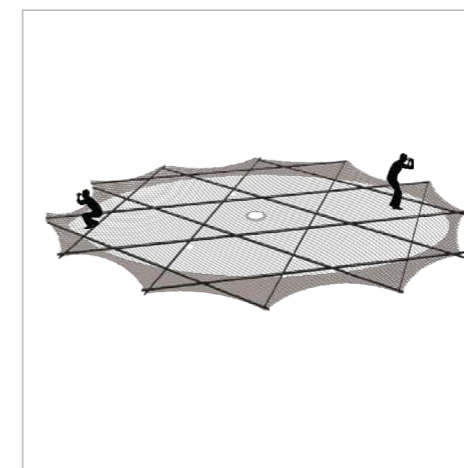

Several semi-fixed research stations accessible 24/7 from the ground are set, 2 to 4 km apart, along the Canopy Bubble trajectory. Manlifts and light ladders provide access to the high canopy.

The semi-fixed research stations offer additional sampling and investigation areas to the pre-defined aerial trajectory of the Canopy Bubble

Canopy Bubble (1): is a single-seat hot air balloon for mobile in-depth sampling and observing of the canopy. It connects all the other devices together.

Ikos (2): is a semi-fixed living space used as an observation and sampling platform set up in the lower canopy.

Canopy Star (3): is a semi-fixed living space used as an observation and sampling platform imbedded in the canopy.

Carborado (4): (work in progress) is a semi-fixed observation and sampling system placed upon the very top of the canopy.

The platform is made of a carbon tube lattice and a Vectran net. Poles secure the general locking of the system once the Canopy Bubble has landed on the treetops.

The 150-square-metre area can then be used to set up traps or sensors.